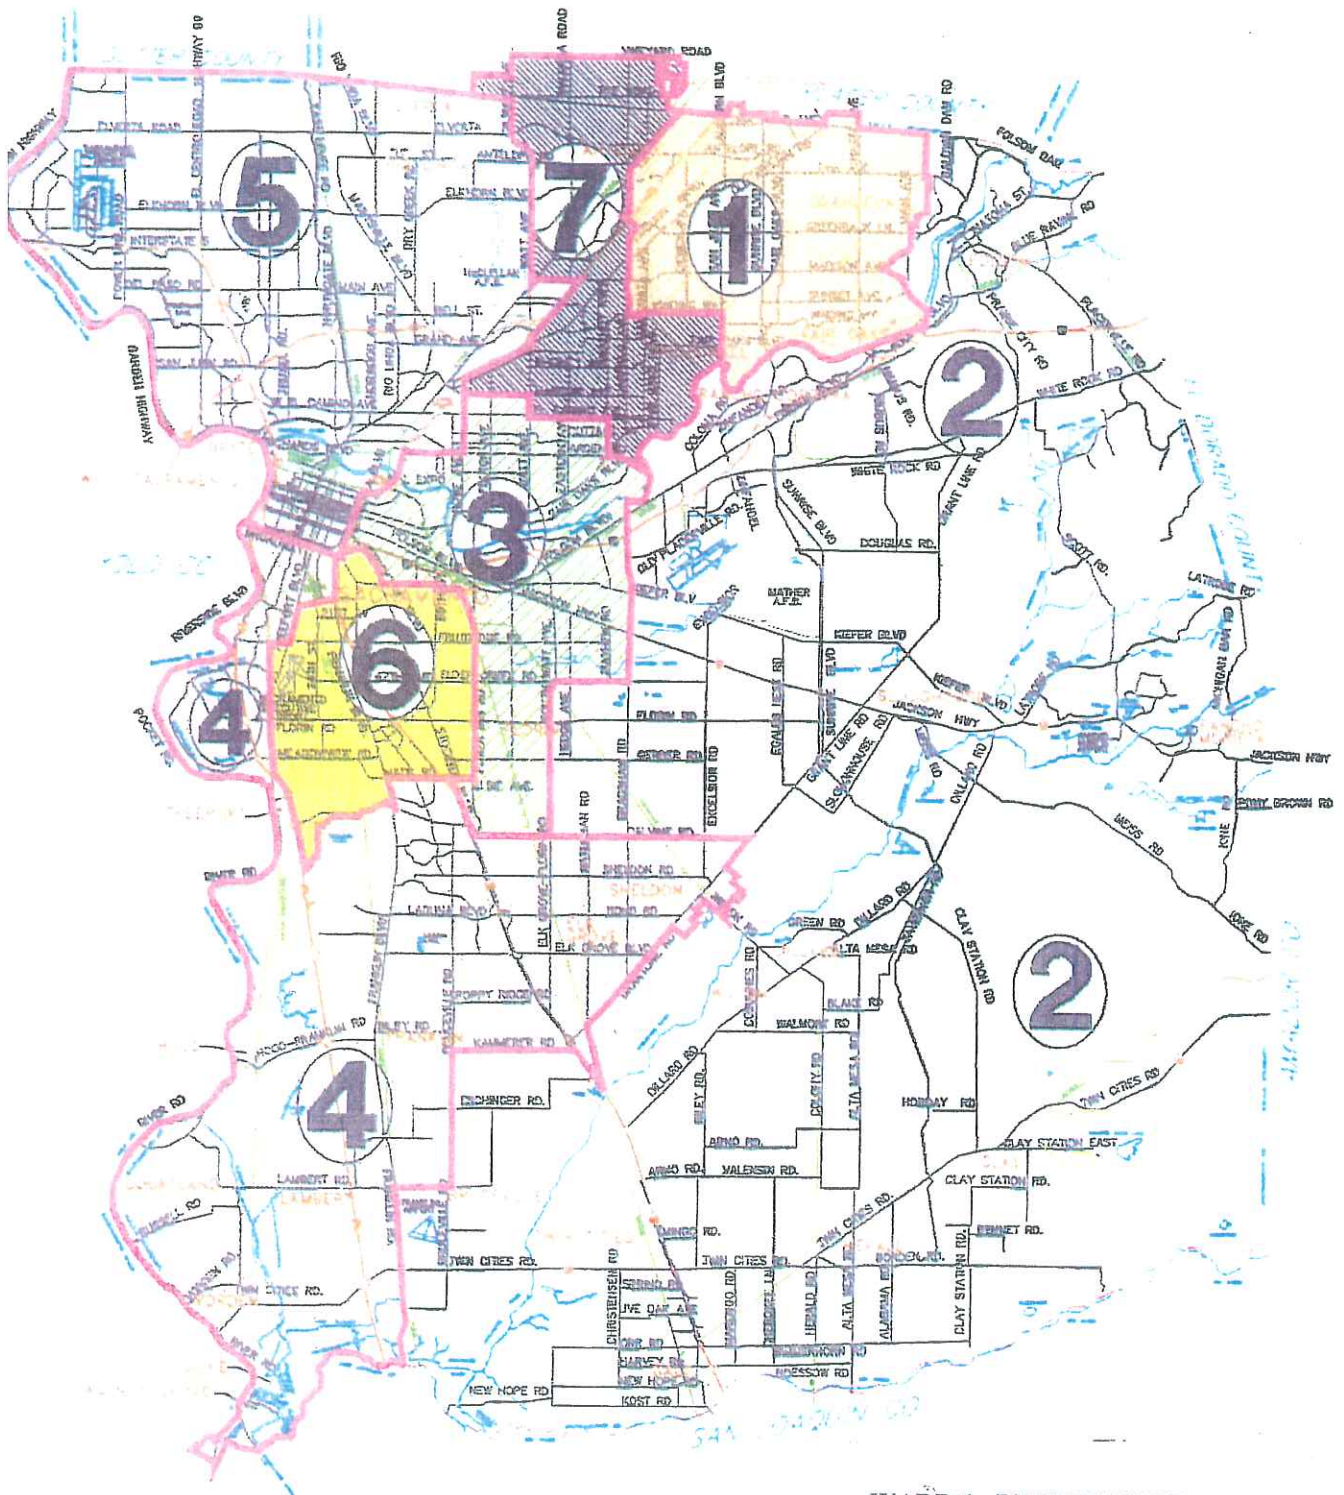

# SACRAMENTO MUNICIPAL UTILITY DISTRICT BOARD OF DIRECTORS WARD BOUNDARIES

ATTACHMENT B

- WARD 1 RENE TAYLOR
- WARD 2 NANCY BUI
- WARD 3 HOWARD POSNER
- WARD 4 GENEVIEVE SHIROMA
- WARD 5 ROB KERTH
- WARD 6 LARRY CARR
- WARD 7 BILL SLATON