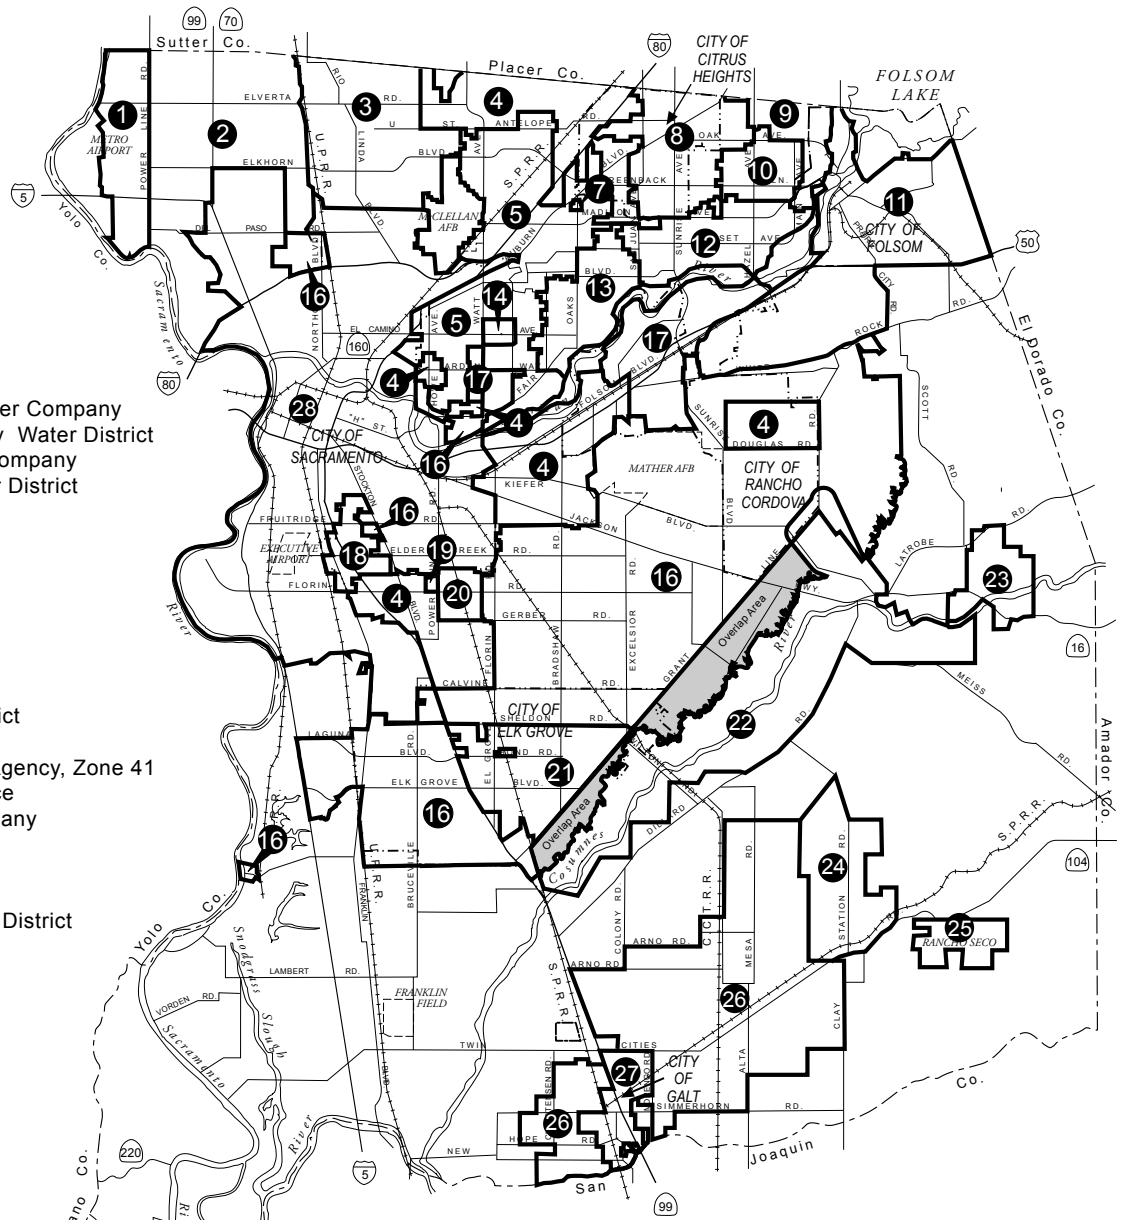

1. Metro Airport
2. Natomas Central Mutual Water Company
3. Rio Linda-Elverta Community Water District
4. California-American Water Company
5. Sacramento Suburban Water District
6. (not used)
7. El Ranchito Mutual
8. Citrus Heights Water District
9. San Juan Water District
10. Orangevale Water Company
11. City of Folsom
12. Fair Oaks Water District
13. Carmichael Water District
14. Del Paso Manor Water District
15. (not used)
16. Sacramento County Water Agency, Zone 41
17. Arden Cordova Water Service
18. Fruitridge Vista Water Company
19. Tokay Park Water Company
20. Florin County Water District
21. Elk Grove Water Works
22. Omochumne-Hartnell Water District
23. Rancho Murieta CSD
24. Clay Water District
25. Rancho Seco
26. Galt Irrigation District
27. City of Galt
28. City of Sacramento

SACRAMENTO COUNTY, CALIFORNIA

WATER DISTRICTS