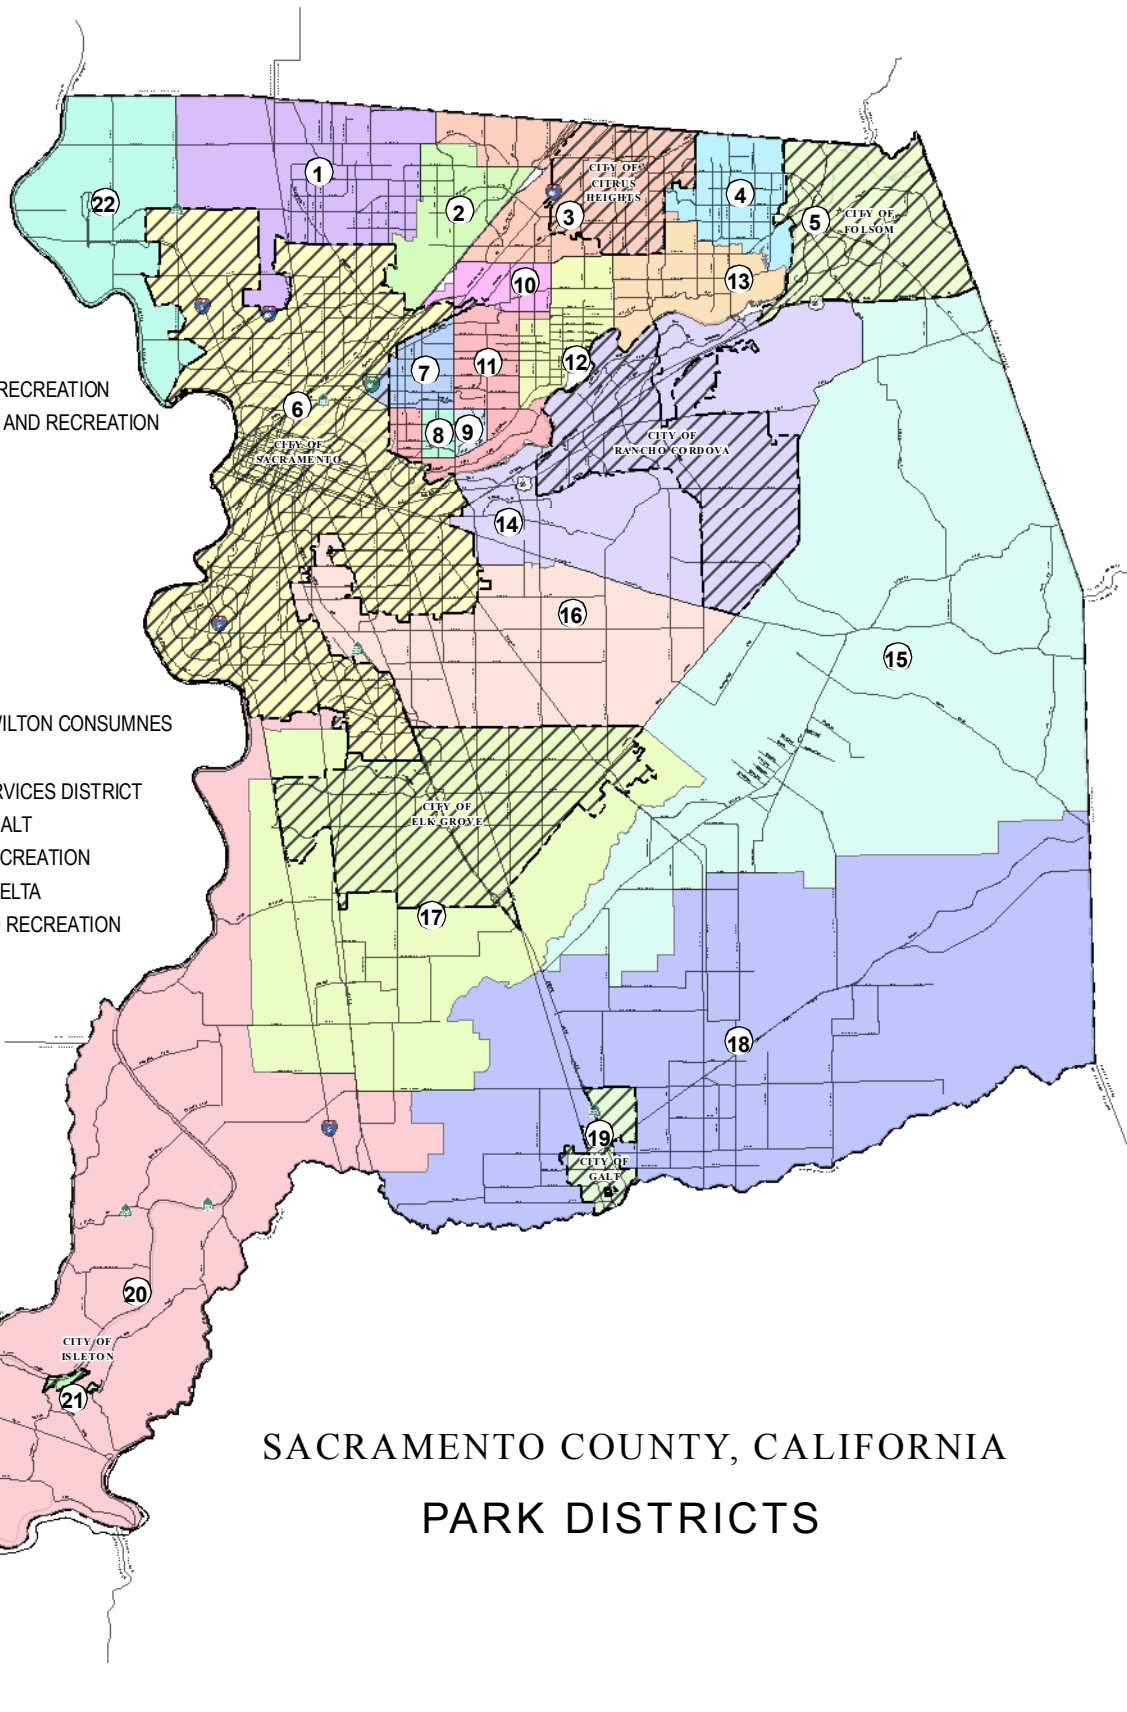

**Legend**

- 1 RIO LINDA ELVERTA PARK
- 2 NORTH HIGHLANDS
- 3 SUNRISE PARK
- 4 ORANGEVALE PARK
- 5 CITY OF FOLSOM PARKS AND RECREATION
- 6 CITY OF SACRAMENTO PARKS AND RECREATION
- 7 FULTON EL CAMINO PARK
- 8 ARDEN MANOR PARK
- 9 ARDEN PARK PARK
- 10 ARCADE CREEK PARK
- 11 MISSION OAKS PARK
- 12 CARMICHAEL PARK
- 13 FAIR OAKS PARK
- 14 CORDOVA PARK
- 15 COUNTY SERVICE AREA 4B WILTON CONSUMNES
- 16 SOUTHGATE PARK
- 17 COSUMNES COMMUNITY SERVICES DISTRICT
- 18 COUNTY SERVICE AREA 4D GALT
- 19 CITY OF GALT PARKS AND RECREATION
- 20 COUNTY SERVICE AREA 4C DELTA
- 21 CITY OF ISLETON PARKS AND RECREATION
- 22 UNSERVED
- INCORPORATED AREAS

**SACRAMENTO COUNTY, CALIFORNIA  
PARK DISTRICTS**