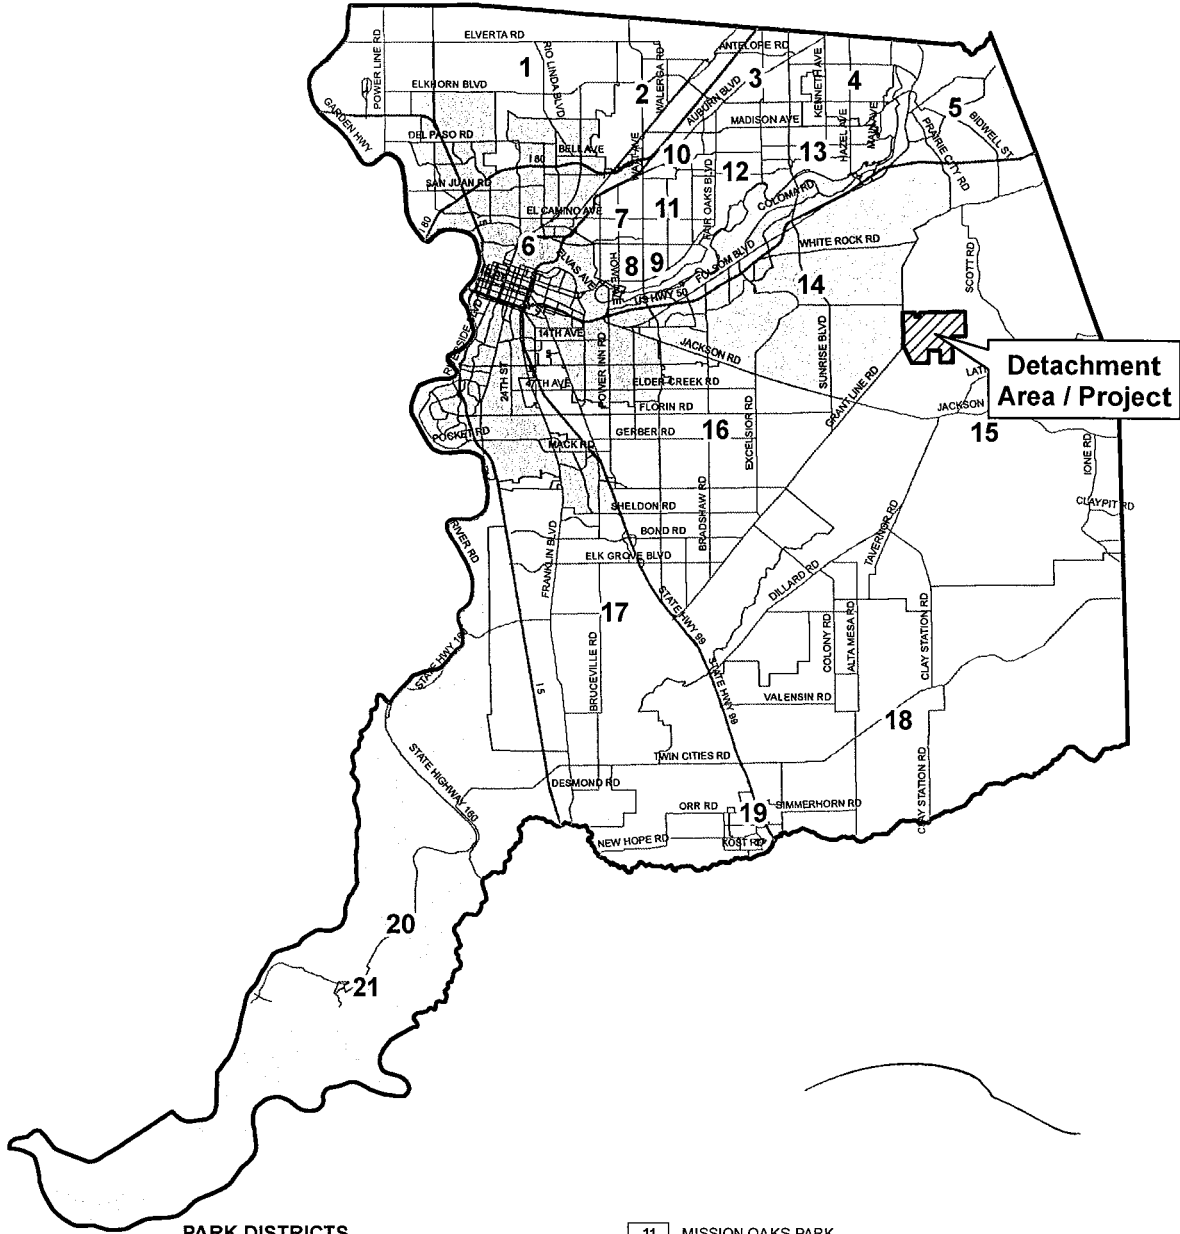

PROPOSED
Cordova Hills
 COUNTY SERVICE AREA

MACKAY & SOMPS
 ENGINEERS PLANNERS SURVEYORS
 1522 Eureka Road, Suite 100, Roseville, CA 95661 (916) 773-1188

County Service Area #4B Detachment Exhibit

PARK DISTRICTS

- 1 RIO LINDA ELVERTA PARK
- 2 NORTH HIGHLANDS
- 3 SUNRISE PARK
- 4 ORANGEVALE PARK
- 5 CITY OF FOLSOM PARKS AND RECREATION
- 6 CITY OF SACRAMENTO PARKS AND RECREATION
- 7 FULTON EL CAMINO PARK
- 8 ARDEN MANOR PARK
- 9 ARDEN PARK PARK
- 10 ARCADE CREEK PARK

- 11 MISSION OAKS PARK
- 12 CARMICHAEL PARK
- 13 FAIR OAKS PARK
- 14 CORDOVA PARK
- 15 COUNTY SERVICE AREA 4B WILTON COSUMNES
- 16 SOUTHGATE PARK
- 17 COSUMNES COMMUNITY SERVICES DISTRICT
- 18 COUNTY SERVICE AREA 4D GALT
- 19 CITY OF GALT PARKS AND RECREATION
- 20 COUNTY SERVICE AREA 4C DELTA
- 21 CITY OF ISLETON PARKS AND RECREATION

**Cordova Hills
CSA #4B Detachment**

MACKAY & SOMPS
ENGINEERS PLANNERS SURVEYORS

1552 Eureka Road, Suite 100, Roseville CA 95661
Job Number: 7968.10 Date: 04/26/13

County Service Area #4B Detachment Exhibit