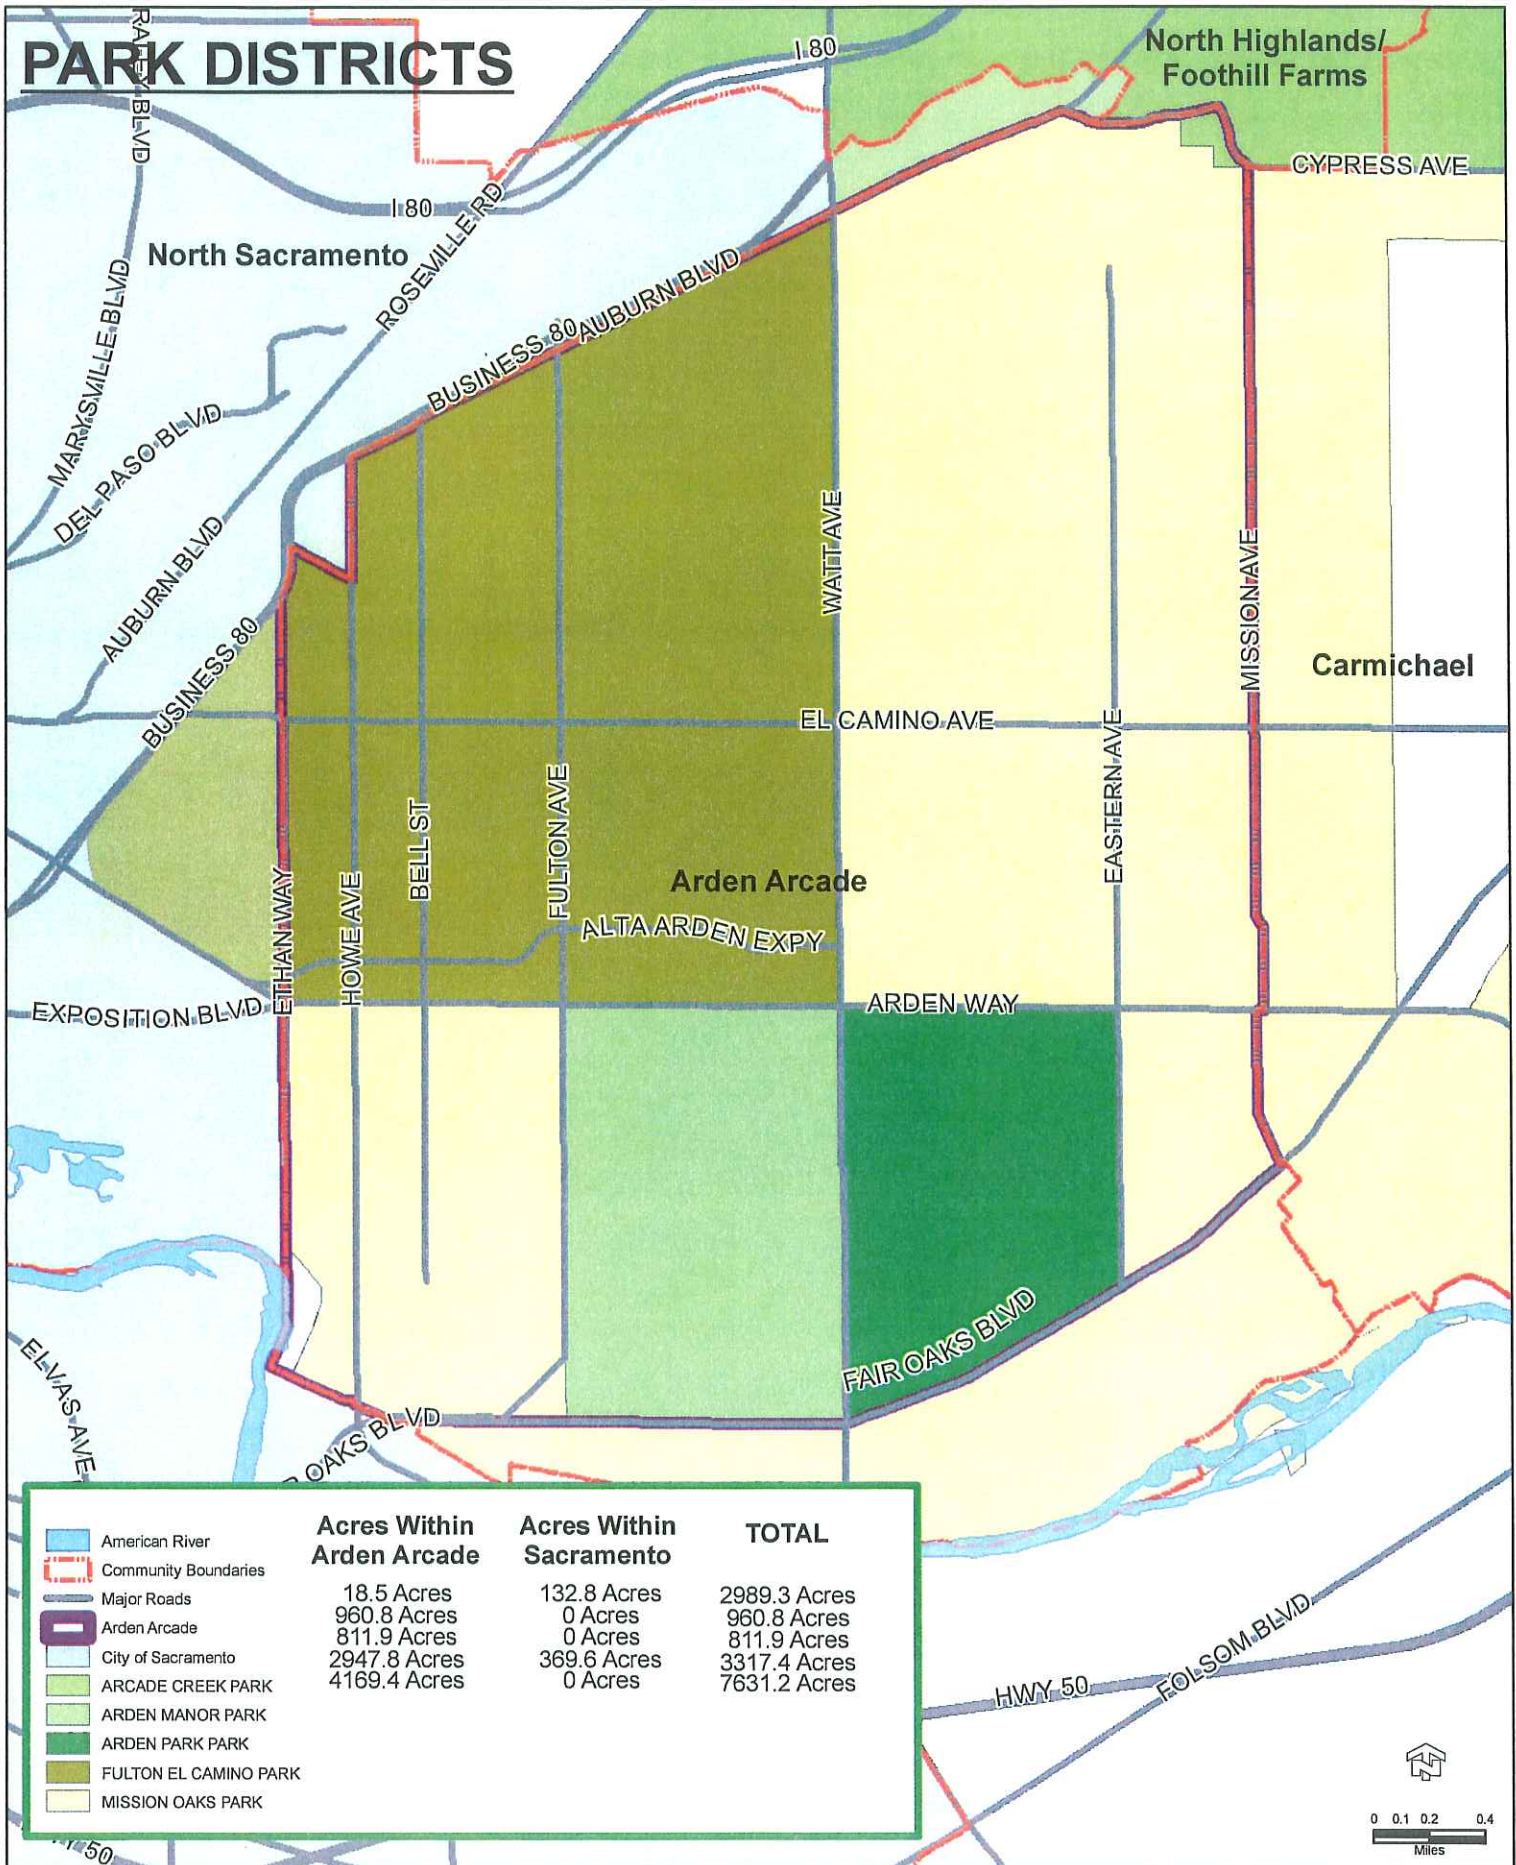

**EXHIBIT "F"**

**SPEICAL DISTRICT MAPS**

# ARDEN ARCADE WATER DISTRICTS

# PARK DISTRICTS

	Acres Within Arden Arcade	Acres Within Sacramento	TOTAL
American River	18.5 Acres	132.8 Acres	2989.3 Acres
Community Boundaries	960.8 Acres	0 Acres	960.8 Acres
Major Roads	811.9 Acres	0 Acres	811.9 Acres
Arden Arcade	2947.8 Acres	369.6 Acres	3317.4 Acres
City of Sacramento	4169.4 Acres	0 Acres	7631.2 Acres
ARCADE CREEK PARK			
ARDEN MANOR PARK			
ARDEN PARK PARK			
FULTON EL CAMINO PARK			
MISSION OAKS PARK			