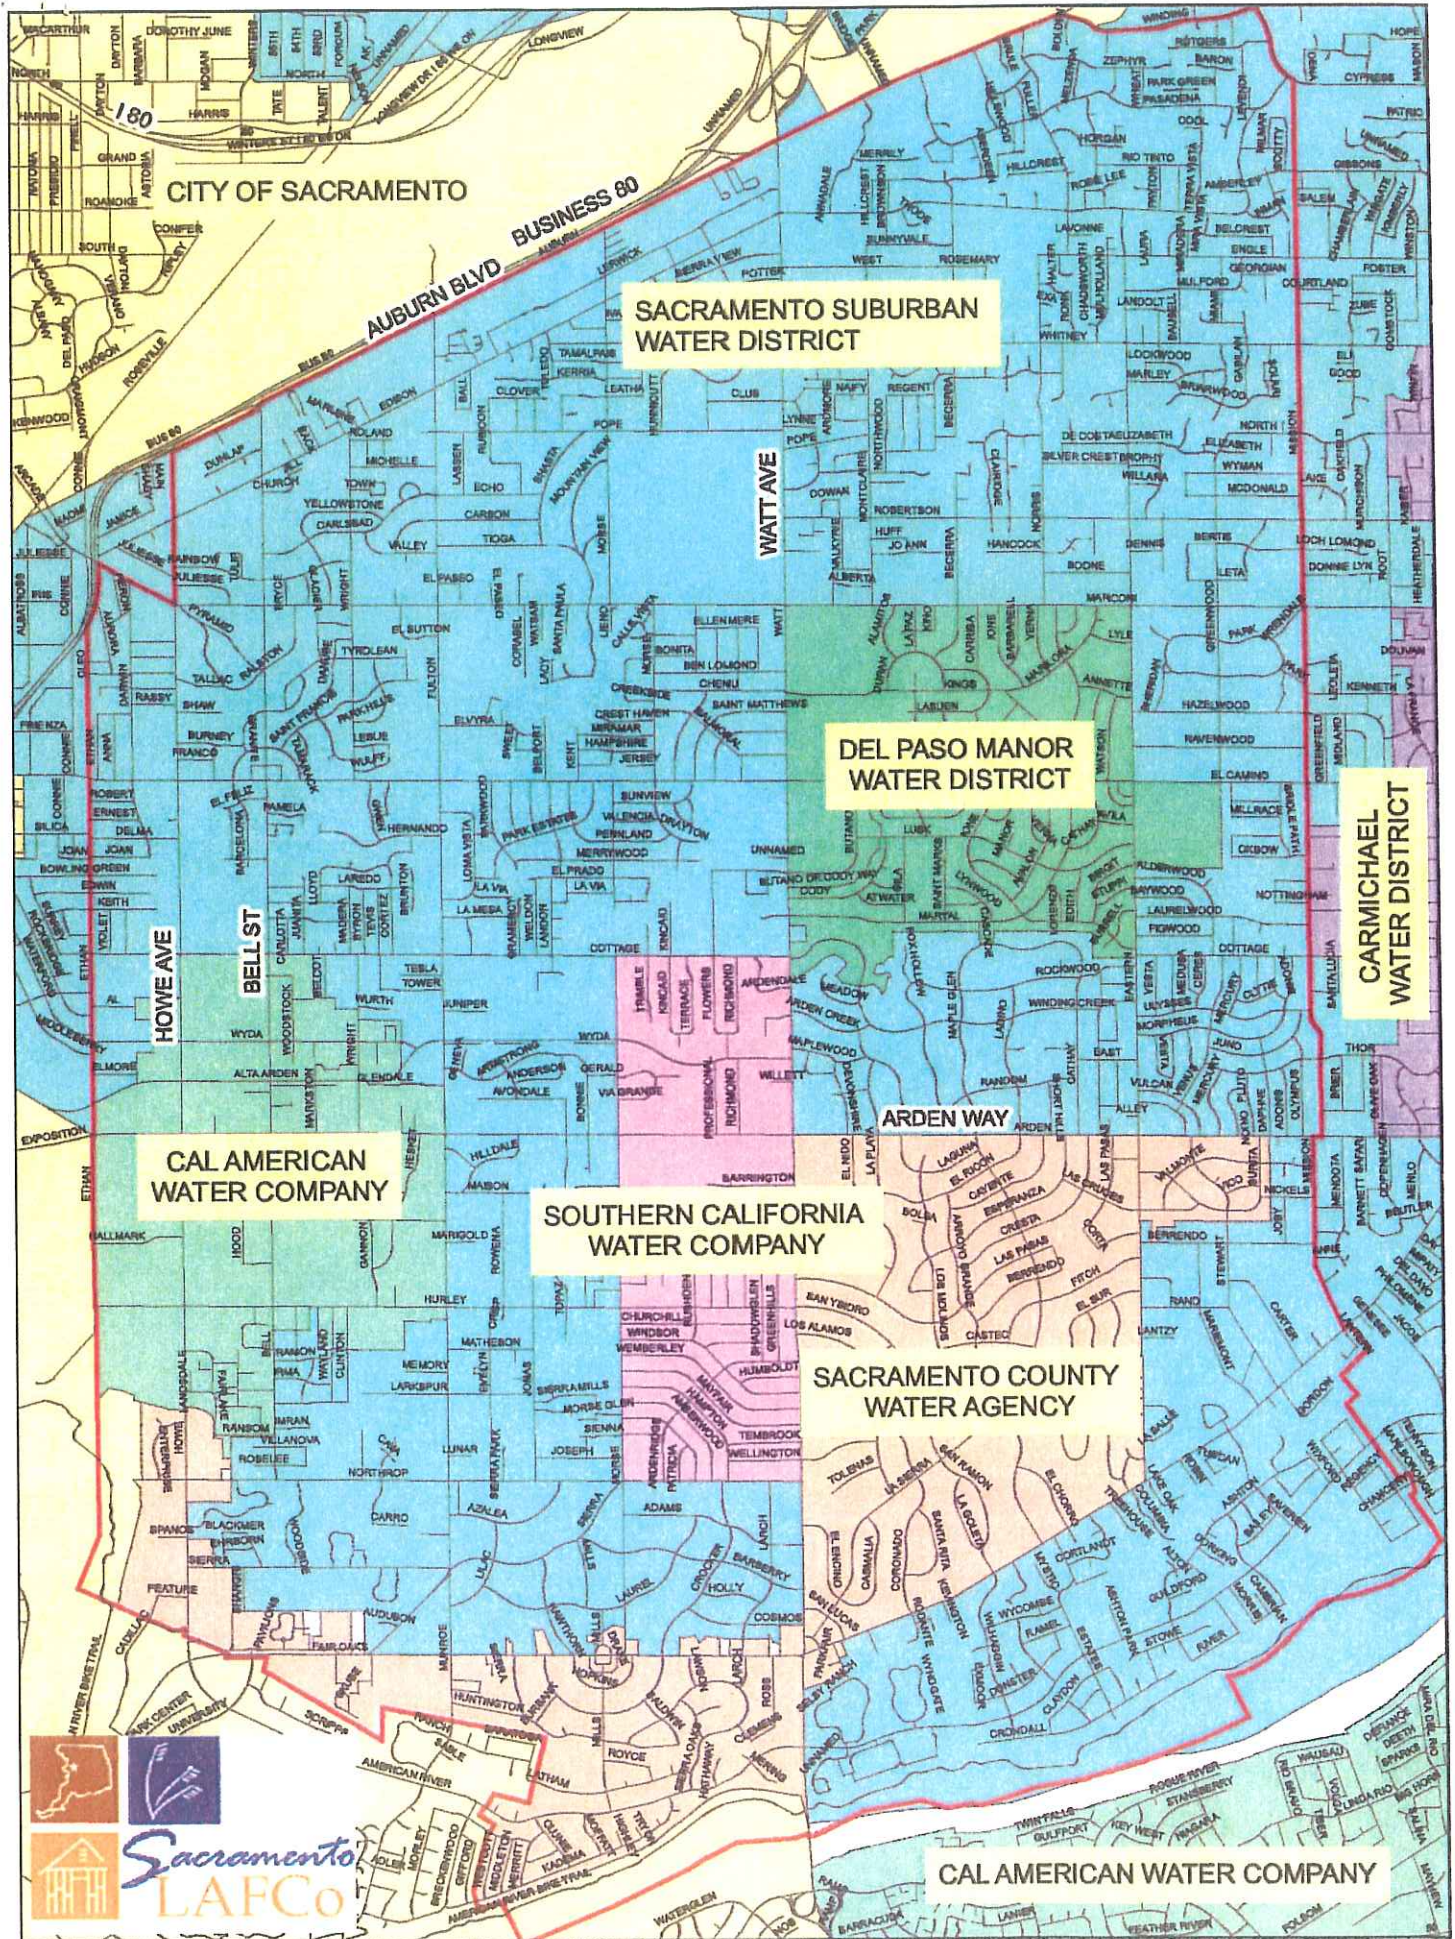

**EXHIBIT "F"**

**SPEICAL DISTRICT MAPS**

# ARDEN ARCADE WATER DISTRICTS

## DISTRICT

- 1 NATOMAS
- 2 SAC METRO
- 3 FOLSOM
- 4 CITY OF SACRAMENTO
- 5 FRUITRIDGE
- 6 PACIFIC
- 7 COURTLAND
- 8 ELK GROVE
- 9 WILTON
- 10 HERALD
- 11 GALT
- 12 WALNUT GROVE
- 13 ISLETON
- 14 DELTA