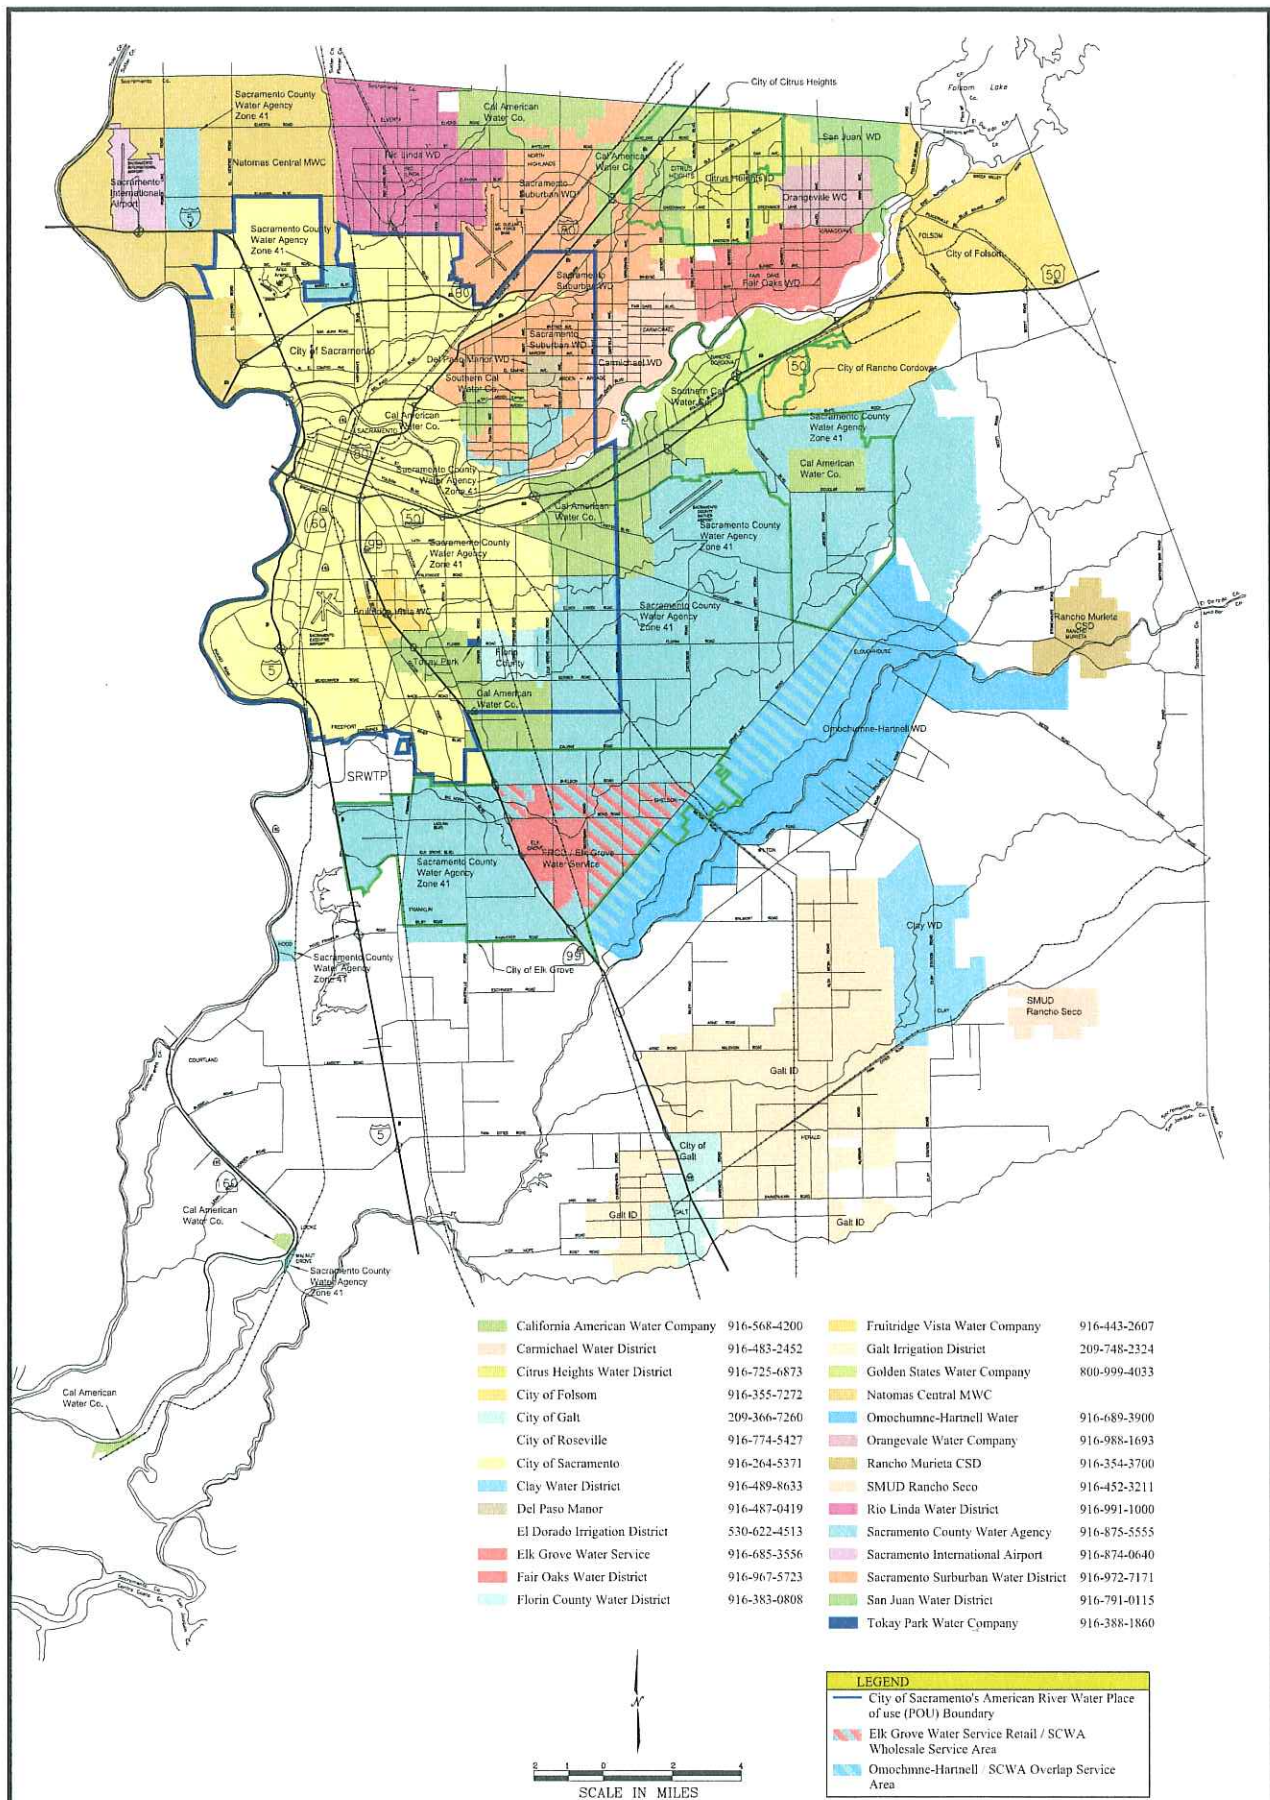

SACRAMENTO AREA WATER PURVEYORS

SACRAMENTO COUNTY, CALIFORNIA
MARCH, 2007