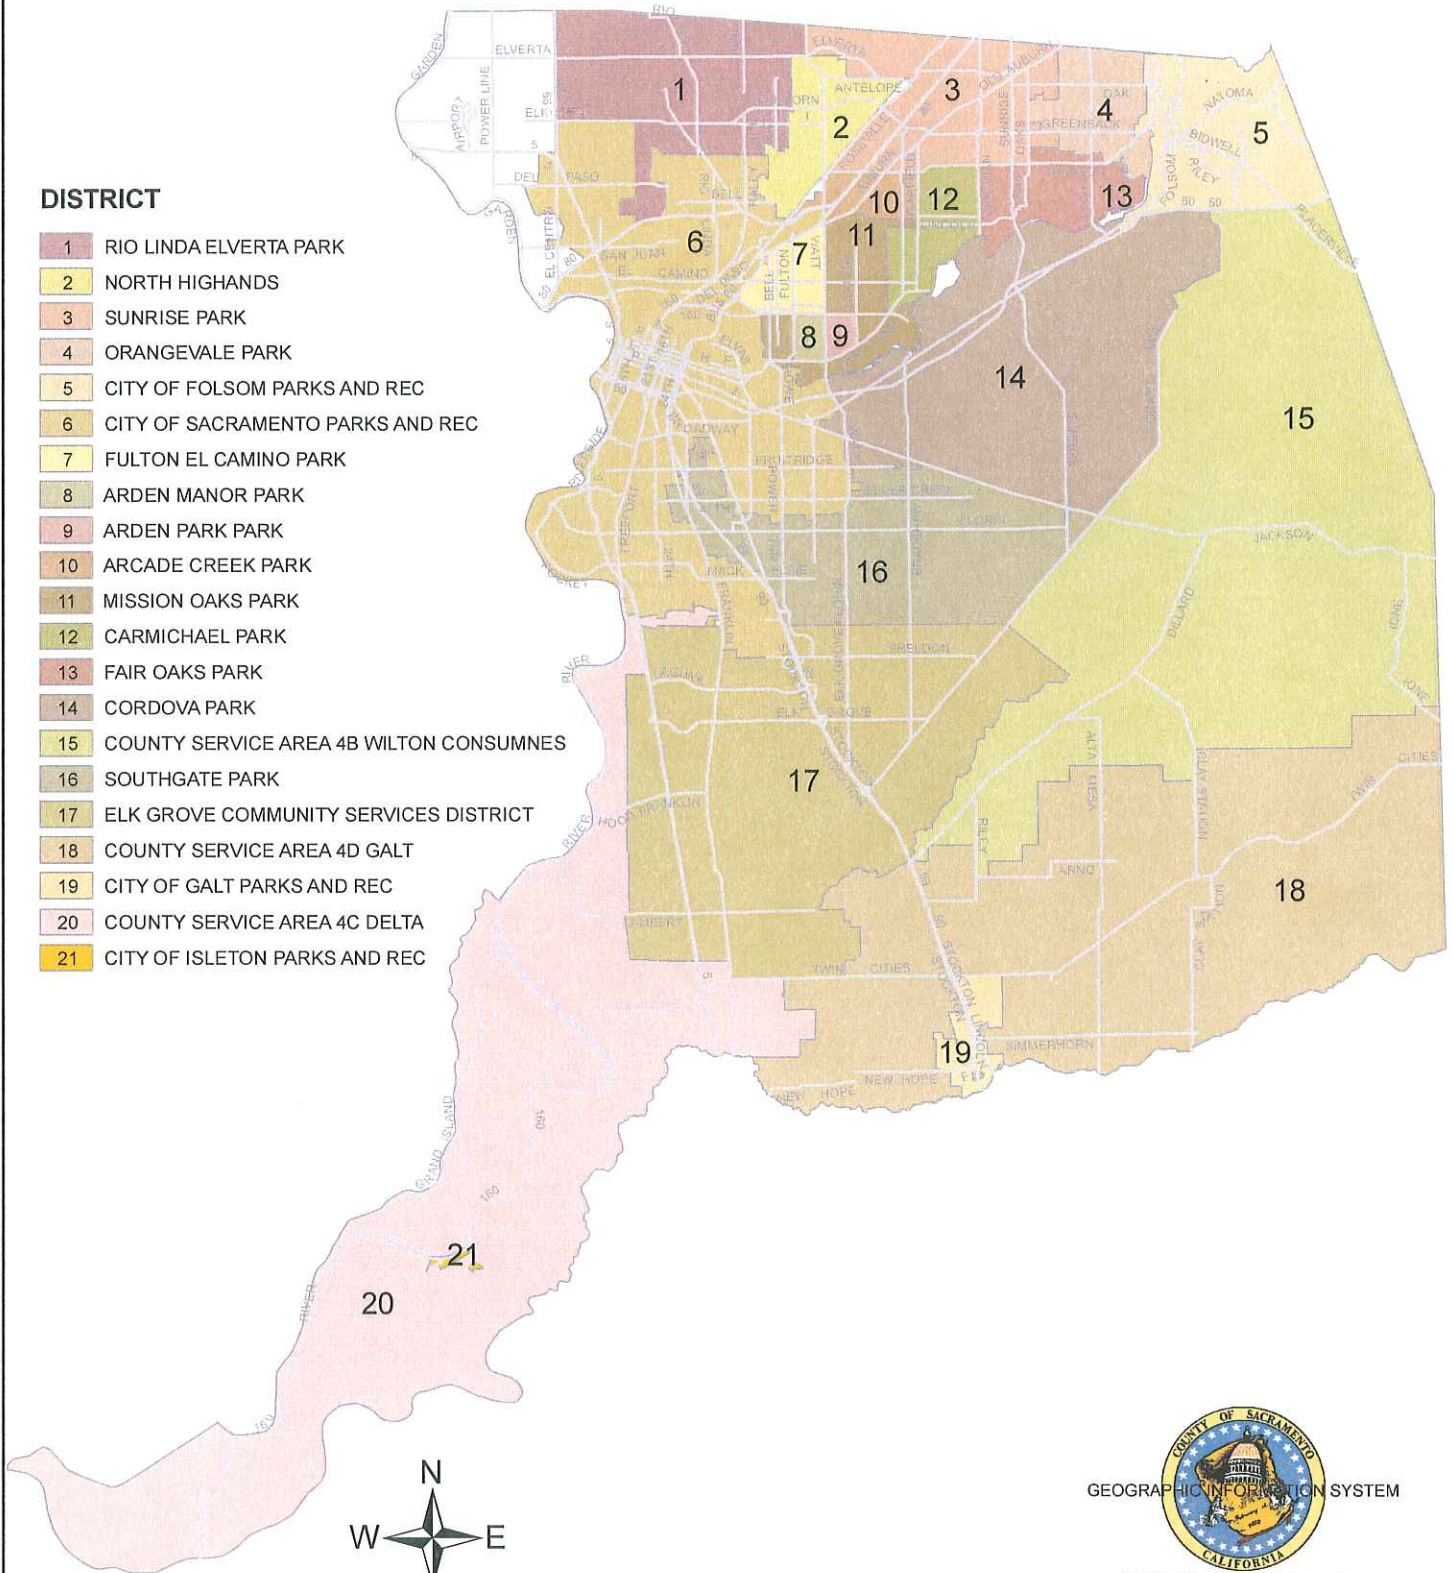

County of Sacramento Park Districts

DISTRICT

- 1 RIO LINDA ELVERTA PARK
- 2 NORTH HIGHLANDS
- 3 SUNRISE PARK
- 4 ORANGEVALE PARK
- 5 CITY OF FOLSOM PARKS AND REC
- 6 CITY OF SACRAMENTO PARKS AND REC
- 7 FULTON EL CAMINO PARK
- 8 ARDEN MANOR PARK
- 9 ARDEN PARK PARK
- 10 ARCADE CREEK PARK
- 11 MISSION OAKS PARK
- 12 CARMICHAEL PARK
- 13 FAIR OAKS PARK
- 14 CORDOVA PARK
- 15 COUNTY SERVICE AREA 4B WILTON CONSUMNES
- 16 SOUTHGATE PARK
- 17 ELK GROVE COMMUNITY SERVICES DISTRICT
- 18 COUNTY SERVICE AREA 4D GALT
- 19 CITY OF GALT PARKS AND REC
- 20 COUNTY SERVICE AREA 4C DELTA
- 21 CITY OF ISLETON PARKS AND REC

GEOGRAPHIC INFORMATION SYSTEM