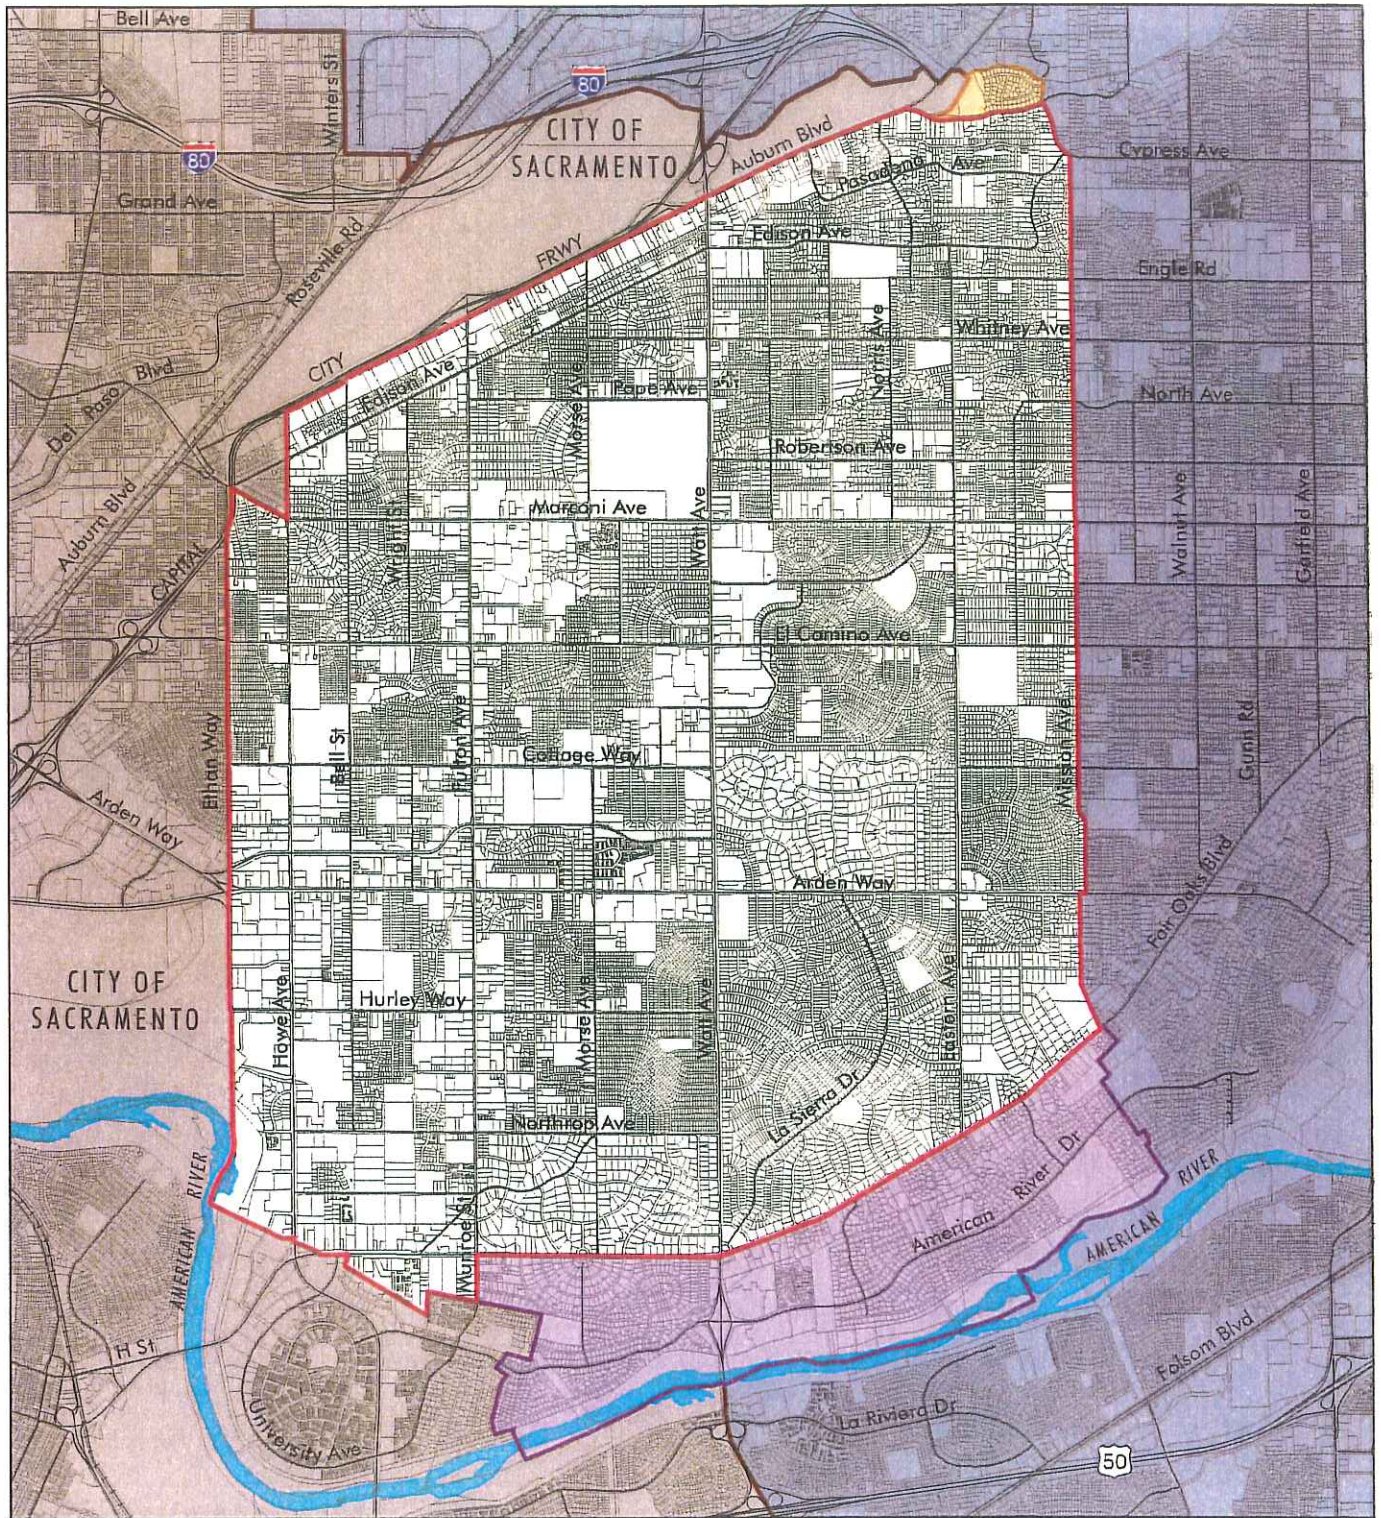

# ARDEN ARCADE WATER DISTRICTS

# PARK DISTRICTS

	Acres Within Arden Arcade	Acres Within Sacramento	TOTAL
American River	18.5 Acres	132.8 Acres	2989.3 Acres
Community Boundaries	960.8 Acres	0 Acres	960.8 Acres
Major Roads	811.9 Acres	0 Acres	811.9 Acres
Arden Arcade	2947.8 Acres	369.6 Acres	3317.4 Acres
City of Sacramento	4169.4 Acres	0 Acres	7631.2 Acres
ARCADE CREEK PARK			
ARDEN MANOR PARK			
ARDEN PARK PARK			
FULTON EL CAMINO PARK			
MISSION OAKS PARK			

Proposed Arden Arcade Inc. Affected Park Districts

**LEGEND**

- Proposed City of Arden Arcade
- City of Sacramento
- Unincorporated Sacramento County
- Incremental Area - Alternative 1
- Incremental Area - Alternative 2
- Parcels
- Major Roads/Freeways
- Light Railway
- ~ River