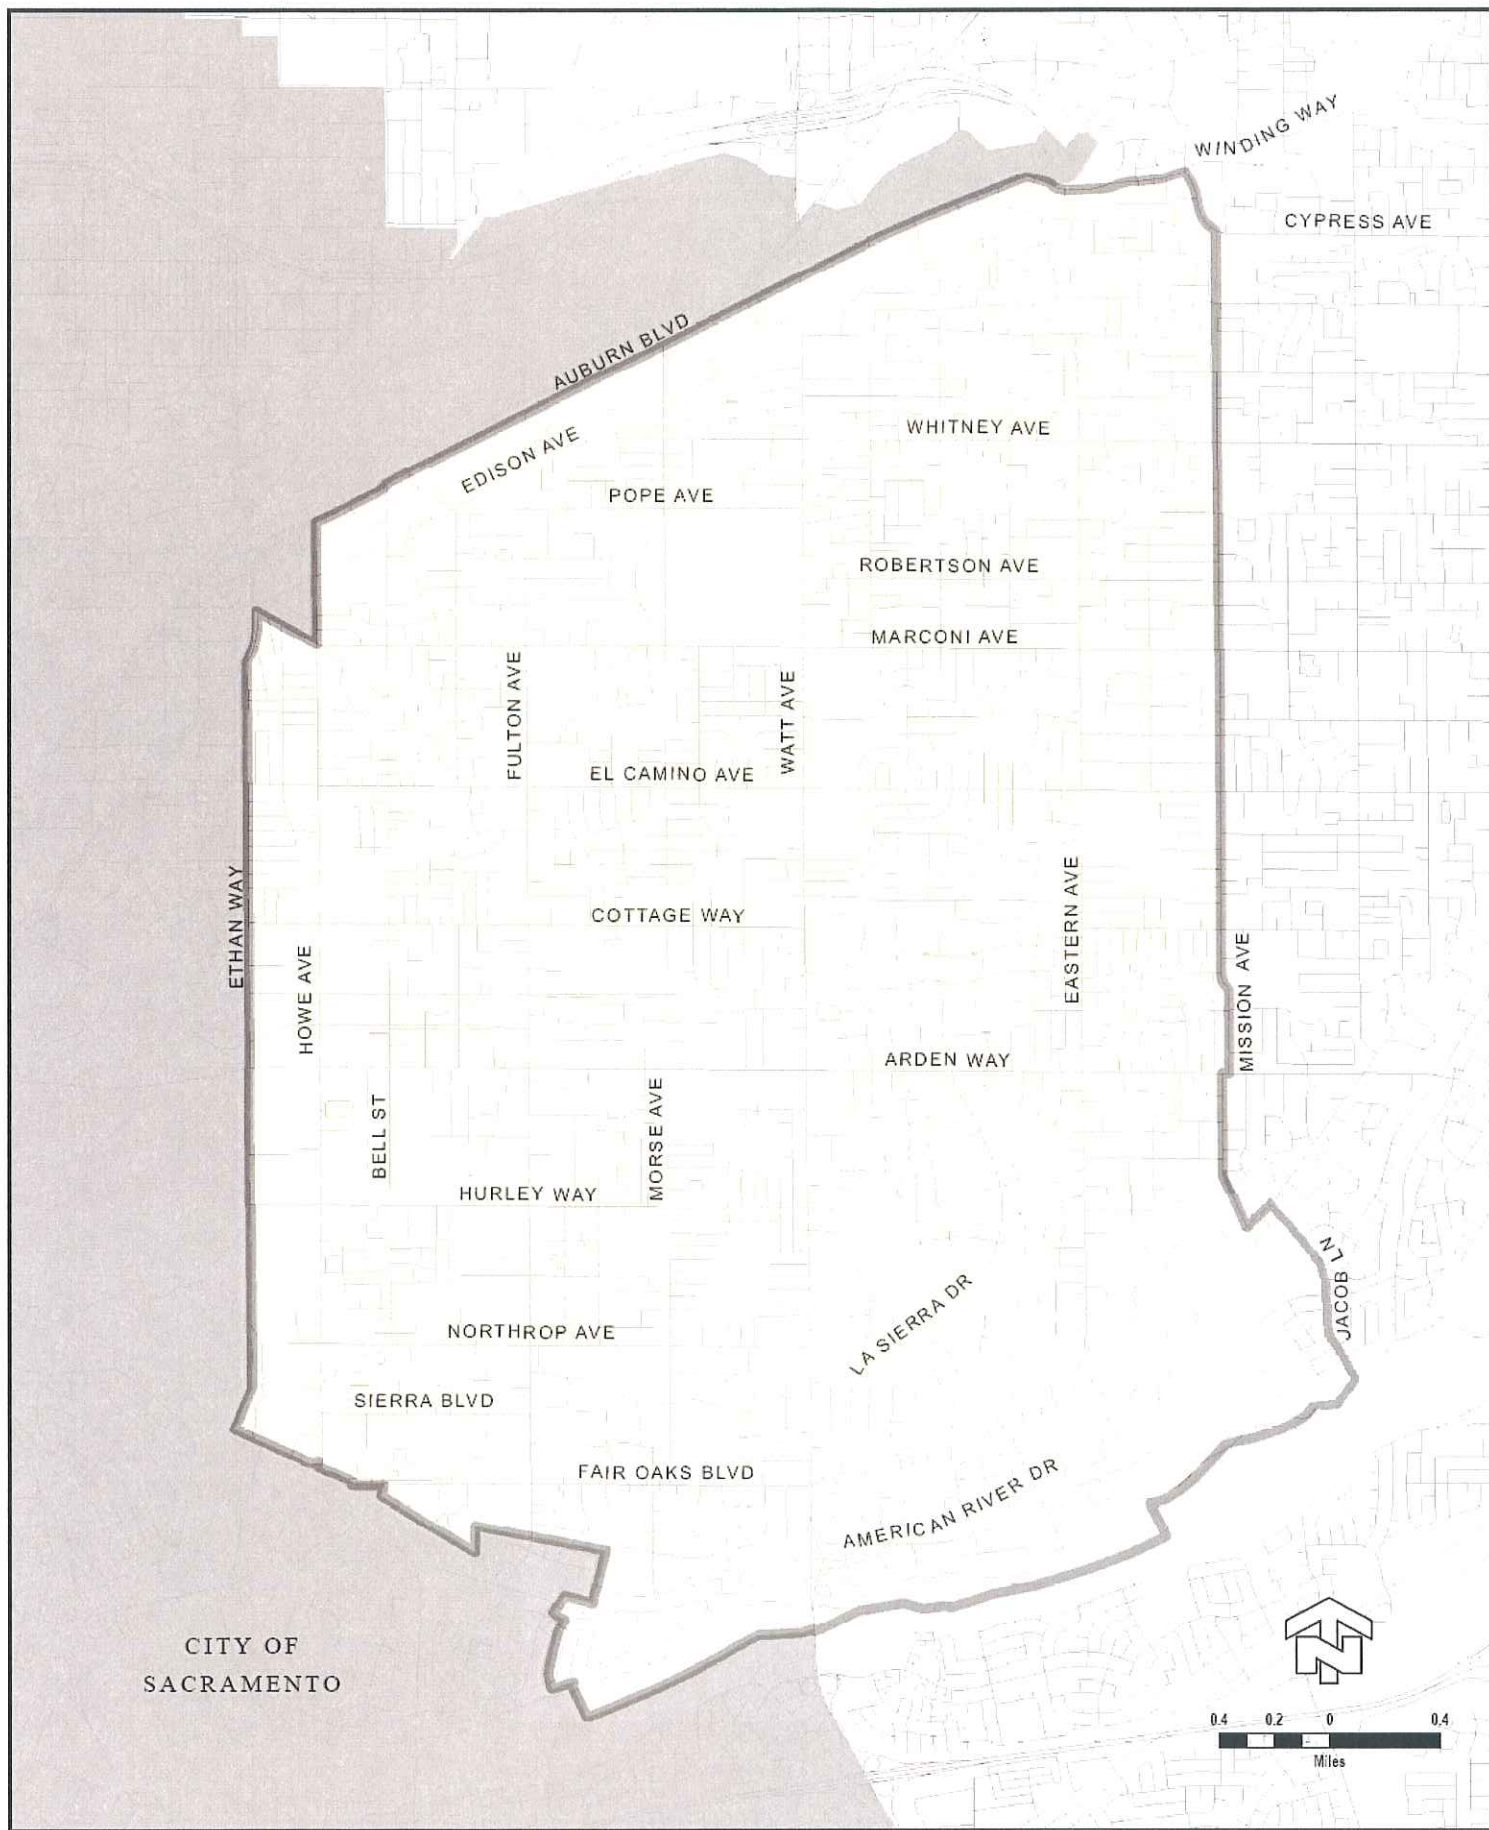

EXHIBIT “A”

**RECOMMENDED BOUNDARY MAPS FOR
SCENARIO 2**

AND

MAP OF PETITION BOUNDARY SCENARIO 1

Sacramento LAFCo Executive Officer's Recommended Boundary for the Proposed Incorporation of the City of Arden Arcade

Sacramento LAFCo Executive Officer's Recommended Boundary for the Proposed Incorporation of the City of Arden Arcade

Proponent Requested Arden Arcade Boundary	<div style="border: 1px solid black; width: 40px; height: 20px; margin: 0 auto;"></div>
Arden Arcade Area Excluded From Incorporation Petition – to be included per EO's Recommended Boundary	<div style="background-color: yellow; border: 1px solid black; width: 40px; height: 20px; margin: 0 auto;"></div>

Arden Arcade Incorporation Proposed Boundary