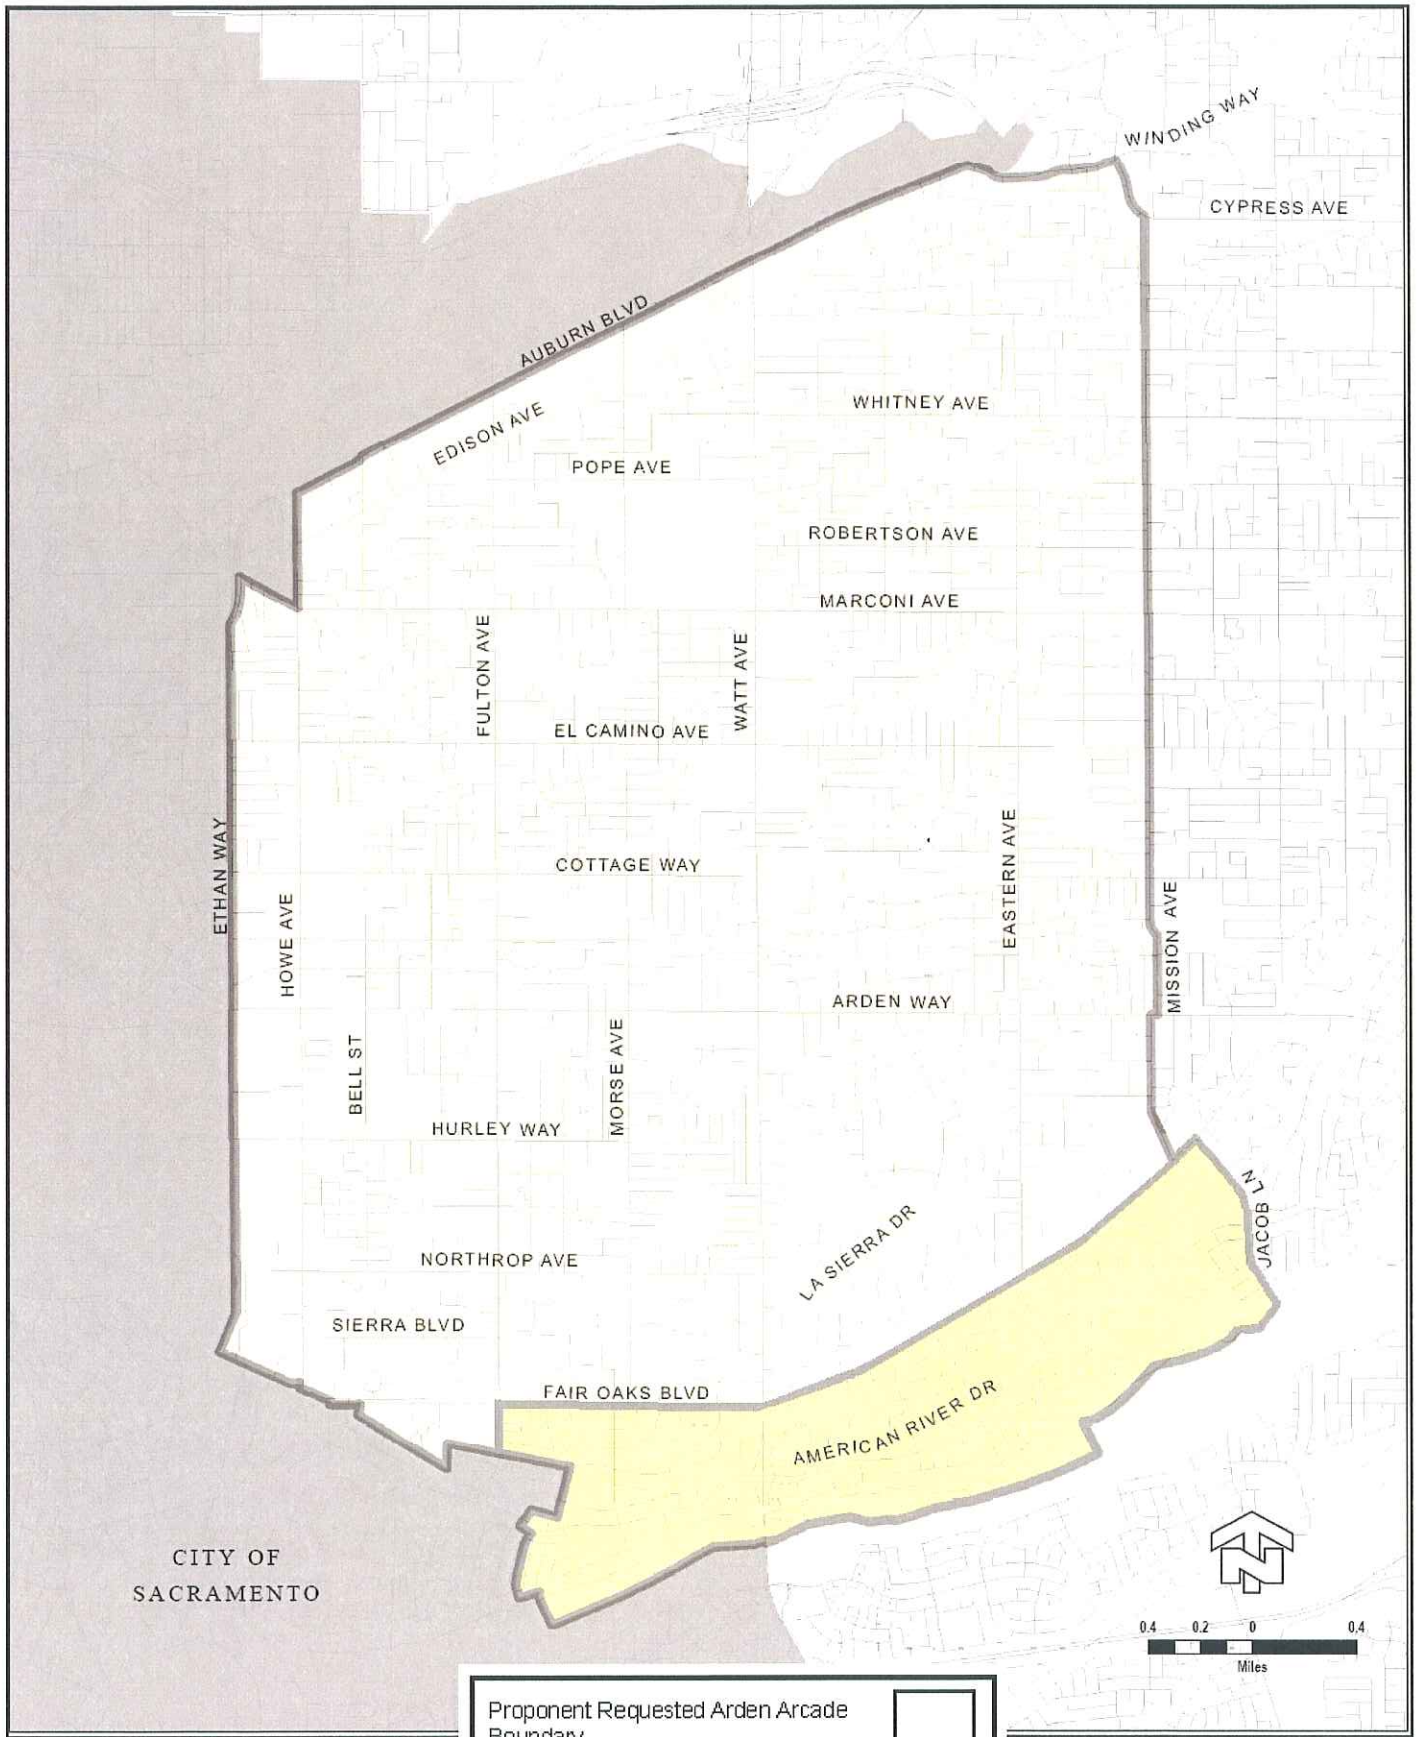

EXHIBIT “A”

**RECOMMENDED BOUNDARY MAPS FOR
SCENARIO 2**

AND

MAP OF PETITION BOUNDARY SCENARIO 1

Sacramento LAFCo Executive Officer's Recommended Boundary for the Proposed Incorporation of the City of Arden Arcade

Sacramento LAFCo Executive Officer's Recommended Boundary for the Proposed Incorporation of the City of Arden Arcade

Proponent Requested Arden Arcade Boundary	<div style="border: 1px solid black; width: 40px; height: 20px; margin: 0 auto;"></div>
Arden Arcade Area Excluded From Incorporation Petition – to be included per EO's Recommended Boundary	<div style="background-color: yellow; border: 1px solid black; width: 40px; height: 20px; margin: 0 auto;"></div>

Arden Arcade Incorporation Proposed Boundary