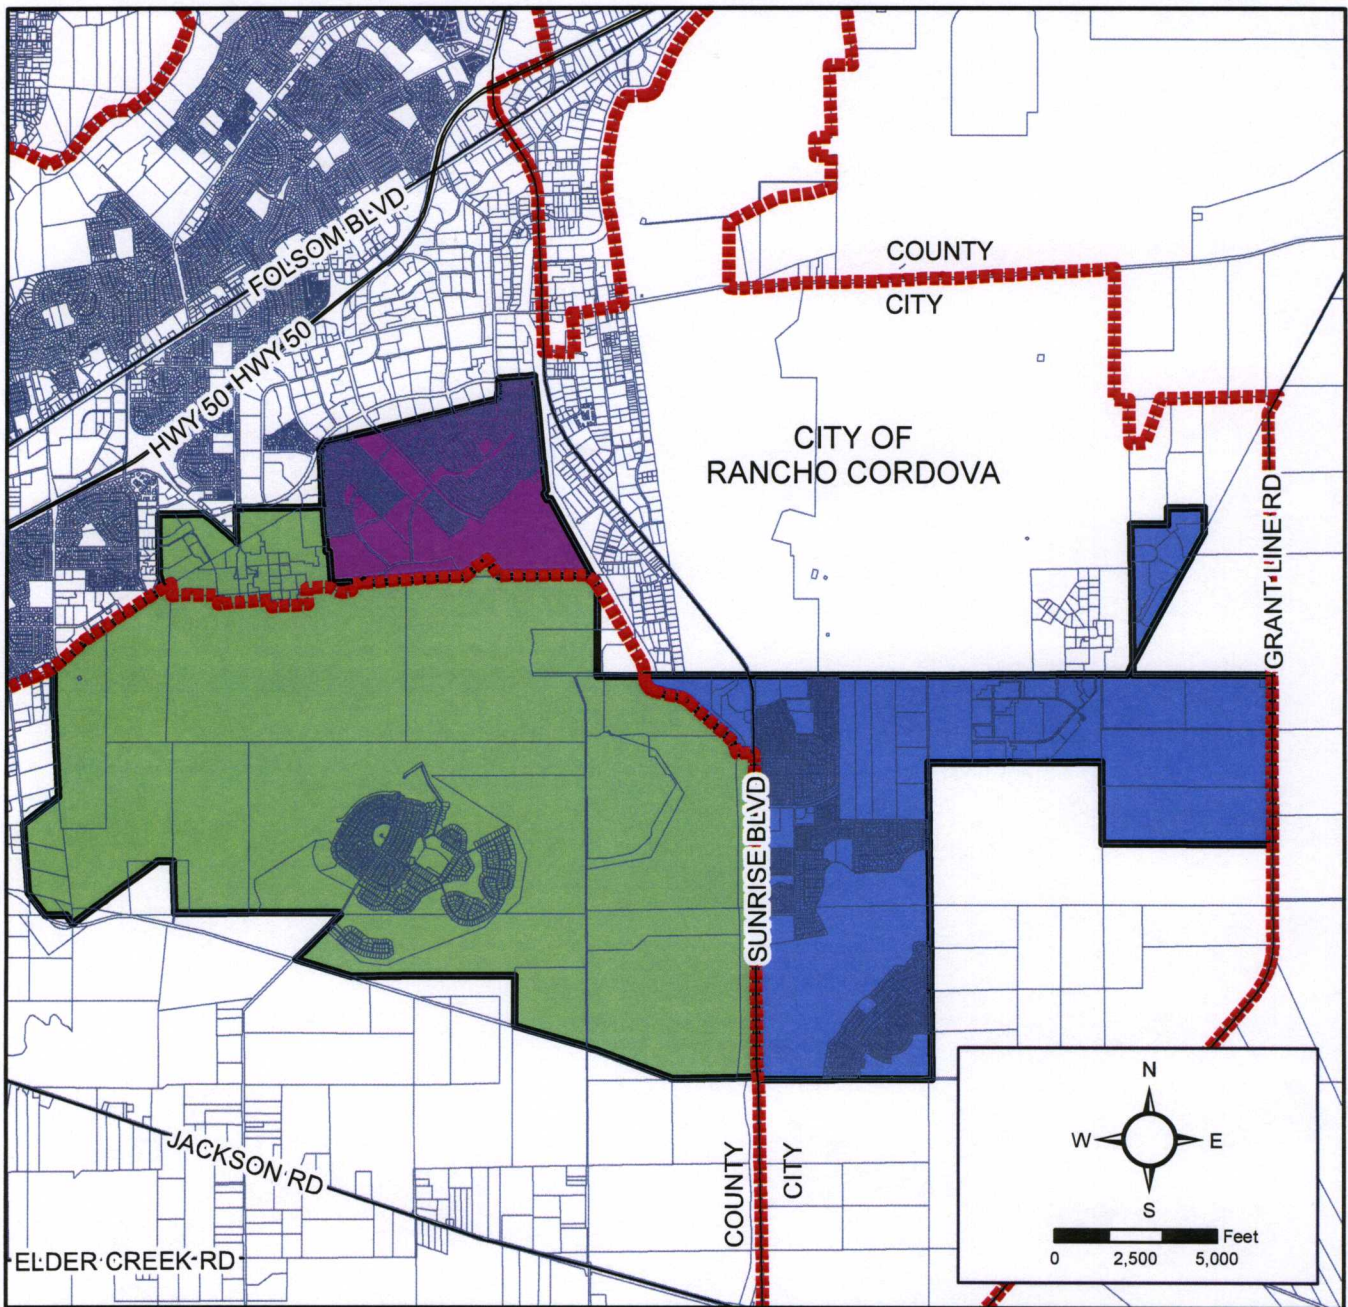

**FIGURE 1
CSA 10 BOUNDARY MAP**

Legend

Zone

-  CSA 10 (No Benefit Zone)
-  Benefit Zone No. 1
-  Benefit Zone No. 2
-  CITY OF RANCHO CORDOVA

District: CSA No. 10

Supervisory District: 5 - Nottoli